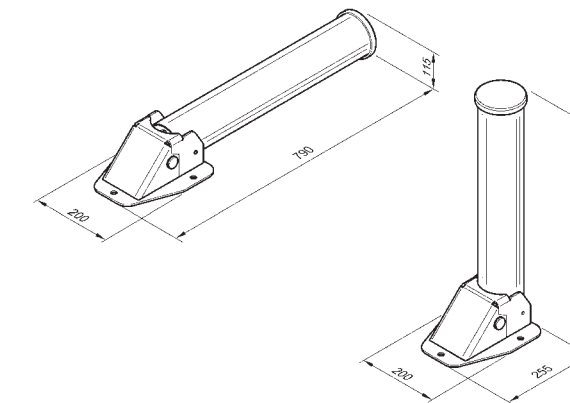

SCUDO-R Ø115-625 INOX
Ø115mm H:625 mm collapsible bollard with painted stem grey RAL 7022 color