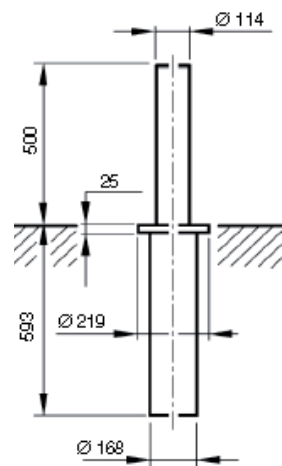

MANUAL GAS BOLLARDS "SCUDO-G"

SCUDO-G Ø114/500   SCUDO-G Ø210/500   SCUDO-G Ø210/700

SCUDO-G, operated by gas springs, are born with the purpose of road access controlling at a good price and with an extremely simple. Are operated by specific keys already used throughout Europe in public offices. It changes by pressing a foot and stops automatically as it goes. Due to its size and appearance the same, you can pair with mixed installations to cover large managed just steps from bumps electric and gas.

These models are available in painted stem colour grey RAL 7002, with H:100 mm light reflectant paper or stainless steel AISI 304 stem.

IMMOVABLE BOLLARDS "SCUDO-F"

SCUDO-F Ø210/500   SCUDO-F Ø210/700

Used for the prohibition of long-term access, the SCUDO-F bollards are bolted to the ground and have as a target, sealing off access of a road or the defense of sensitive sites. These bollards can be integrated and combined with other automatic / gas bollards similar in shape and size. These models are available in painted stem colour grey RAL 7002, with H:100 mm light reflectant paper or stainless steel AISI 304 stem.

COLLAPSIBLE BOLLARD "SCUDO-R"

SCUDO-R Ø115/625

With the latest changes, the new SCUDO-R, is even more simple and functional. Born for the protection and preservation of small private spaces like cars parking, lane, personal access ways and so on. Through a special key mapping, the bollard is lowered allowing the machines to enter in the private area.

The new hand maneuvers, is located on the side of basement and no longer on the front top, making it completely safe and free of sharp edges. Also, thanks to the protective plastic cap of the lock, you avoid accumulations of dirt that might compromise the proper functioning.