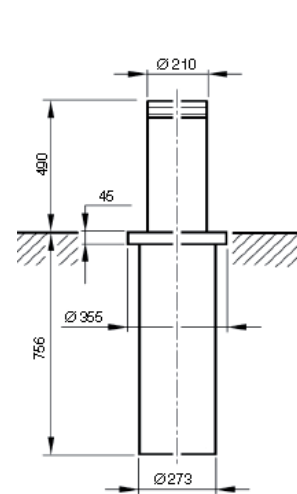

MANUAL GAS BOLLARDS "SCUDO-G"

SCUDO-G Ø114/500   SCUDO-G Ø210/500   SCUDO-G Ø210/700

SCUDO-G, operated by gas springs, are born with the purpose of road access controlling at a good price and with an extremely simple. Are operated by specific keys already used throughout Europe in public offices. It changes by pressing a foot and stops automatically as it goes. Due to its size and appearance the same, you can pair with mixed installations to cover large managed just steps from bumps electric and gas.

These models are available in painted stem colour grey RAL 7002, with H:100 mm light reflectant paper or stainless steel AISI 304 stem.

IMMOVABLE BOLLARDS "SCUDO-F"

SCUDO-F Ø210/500   SCUDO-F Ø210/700

Used for the prohibition of long-term access, the SCUDO-F bollards are bolted to the ground and have as a target, sealing off access of a road or the defense of sensitive sites. These bollards can be integrated and combined with other automatic / gas bollards similar in shape and size. These models are available in painted stem colour grey RAL 7002, with H:100 mm light reflectant paper or stainless steel AISI 304 stem.

COLLAPSIBLE BOLLARD "SCUDO-R"

SCUDO-R Ø115/625

With the latest changes, the new SCUDO-R, is even more simple and functional. Born for the protection and preservation of small private spaces like cars parking, lane, personal access ways and so on. Through a special key mapping, the bollard is lowered allowing the machines to enter in the private area.

The new hand maneuvers, is located on the side of basement and no longer on the front top, making it completely safe and free of sharp edges. Also, thanks to the protective plastic cap of the lock, you avoid accumulations of dirt that might compromise the proper functioning.