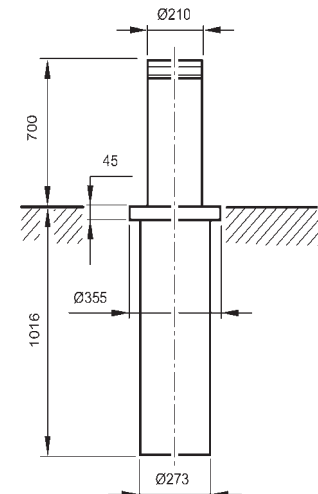

MANUAL GAS BOLLARDS "SCUDO-G"

SCUDO-G Ø114/500   SCUDO-G Ø210/500   SCUDO-G Ø210/700

SCUDO-G, operated by gas springs, are born with the purpose of road access controlling at a good price and with an extremely simple. Are operated by specific keys already used throughout Europe in public offices. It changes by pressing a foot and stops automatically as it goes. Due to its size and appearance the same, you can pair with mixed installations to cover large managed just steps from bumps electric and gas.

These models are available in painted stem colour grey RAL 7002, with H:100 mm light reflectant paper or stainless steel AISI 304 stem.

IMMOVABLE BOLLARDS "SCUDO-F"

SCUDO-F Ø210/500   SCUDO-F Ø210/700

Used for the prohibition of long-term access, the SCUDO-F bollards are bolted to the ground and have as a target, sealing off access of a road or the defense of sensitive sites. These bollards can be integrated and combined with other automatic / gas bollards similar in shape and size. These models are available in painted stem colour grey RAL 7002, with H:100 mm light reflectant paper or stainless steel AISI 304 stem.

COLLAPSIBLE BOLLARD "SCUDO-R"

SCUDO-R Ø115/625

With the latest changes, the new SCUDO-R, is even more simple and functional. Born for the protection and preservation of small private spaces like cars parking, lane, personal access ways and so on. Through a special key mapping, the bollard is lowered allowing the machines to enter in the private area.

The new hand maneuvers, is located on the side of basement and no longer on the front top, making it completely safe and free of sharp edges. Also, thanks to the protective plastic cap of the lock, you avoid accumulations of dirt that might compromise the proper functioning.